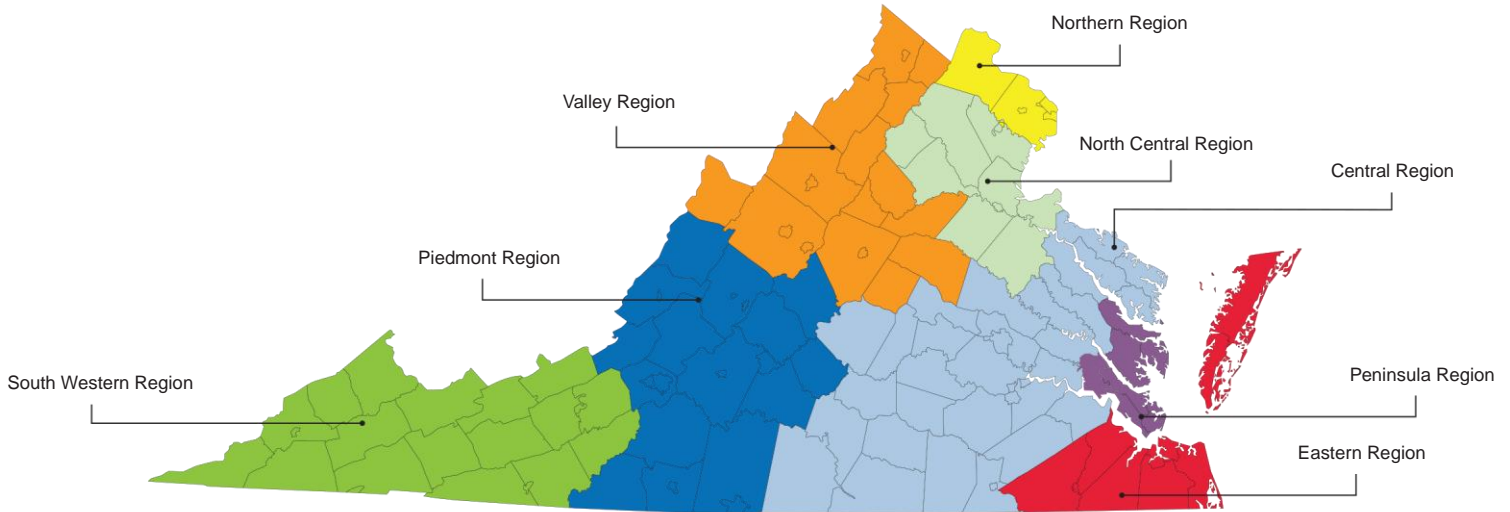

Regional Quality Coordinator Directory

South Western Region

Robin Grossman
gris@unitedwayswva.org
276-525-4102

Cities: Bristol, Galax, Norton, Radford

Counties: Bland, Buchanan, Carroll, Dickenson, Floyd, Giles, Grayson, Lee, Montgomery, Pulaski, Russell, Scott, Smyth, Tazewell, Washington, Wise, Wythe

Peninsula Region

Hilari Devine
virginiaquality@smartbeginningsvp.org
757-508-4516

Cities: Hampton, Newport News, Poquoson, Williamsburg

Counties: Gloucester, James City, Mathews, Middlesex, York

North Central Region

Cities: Chesapeake, Franklin, Norfolk, Portsmouth, Suffolk, Virginia Beach

Counties: Accomack, Isle of Wight, Northampton, Southampton

Valley Region

Marta Szuba
valleyvaquality@sentara.com
540-564-7176

Cities: Charlottesville, Harrisonburg, Staunton, Waynesboro, Winchester

Cities: Colonial Heights, Emporia, Hopewell, Petersburg, Richmond

Counties: Amelia, Brunswick, Buckingham, Charles City, Charlotte, Chesterfield/Chester, Cumberland, Dinwiddie, Essex, Goochland, Greensville, Halifax, Hanover, Henrico, King and Queen, King William, Lancaster, Lunenburg, Mecklenburg, New Kent, Northumberland, Nottoway, Powhatan, Prince Edward, Prince George, Richmond, Sussex, Westmoreland, Surry