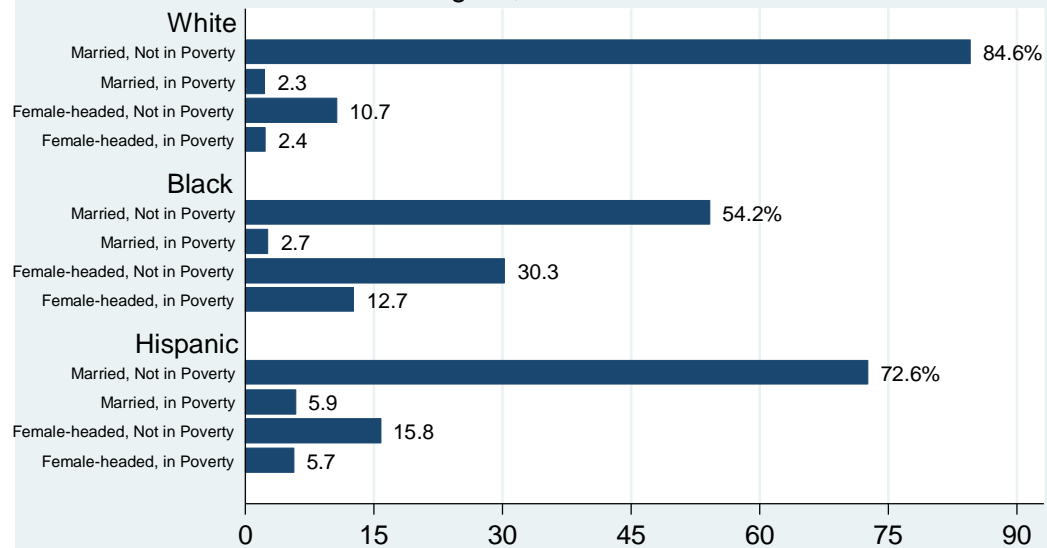

Distribution of Race/Ethnicity by Family Type and Poverty Virginia, 2005-2009

Note: The Census race/ethnicity categories are: White non-Hispanic, Black including Hispanic, and Hispanic any race.

Source: US Census, American Community Survey 2005-2009, S1702.